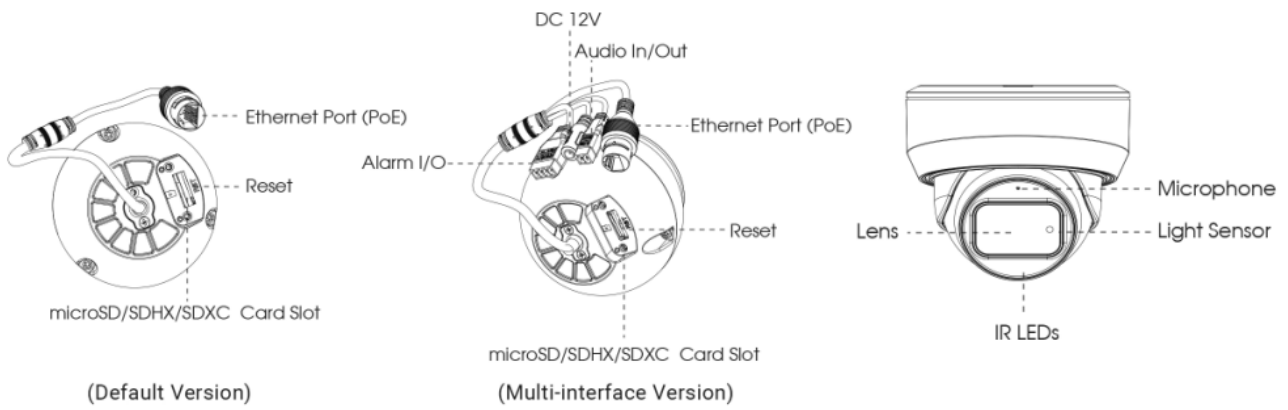

AC-IPC-2x11PR-IR-MZ(V1)

AI Motorized Dome Network Camera

Features:

- . NDAA Compliance (The fully NDAA-compliant products are well suited for government, defense and a range of projects subject to the NDAA.)
- . P-Iris (Giving you a more clear scene with depth of view.)
- . SIP (Session Initiation Protocol Providing audio/alarm/intercom and video streaming for mobile phones and video phones.)
- . 256G(Supporting ultra-large external microSD/SDHC/SDXC card storage up to 256G.)
- . Smart Stream (Bandwidth, storage and bit rate are saved with Smart Stream On, eg, H.265* saves 70%~80% bandwidth that of H.264.)

Structure Diagrams:

Units: mm

Accessories Support:

A01 Pole Mount

Weight: 720g
Dimensions: 170*51.5*152.6mm

A03 External Corner Bracket

Weight: 900g
Dimensions: 170*152.5*76.3mm

A71 Wall Mount

Weight: 530g
Dimensions: 162*124*78 mm