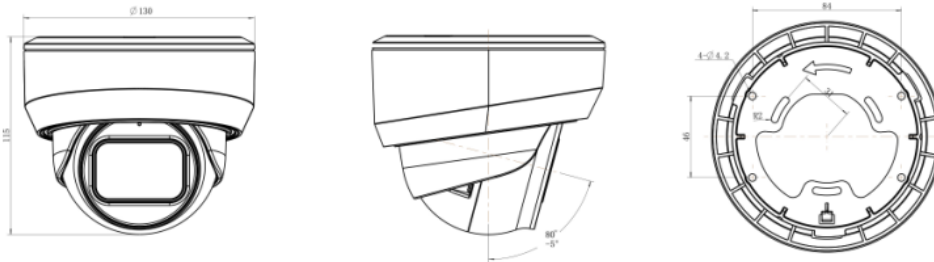

Specifications:

Model		AC-IPC-2211PR-IR-MZ(V1)	AC-IPC-2511PR-IR(V1)	AC-IPC-2811PR-IR(V1)
Camera	Image Sensor	1/2.8" Progressive Scan CMOS		
	Min. Illumination	Color: 0.002Lux@F1.2 Color: 0.005Lux@F1.4 B/W: 0Lux with IR on	Color: 0.005Lux@F1.2 Color: 0.008Lux@F1.4 B/W: 0Lux with IR on	Color: 0.01Lux@F1.2 Color: 0.012Lux@F1.4 B/W: 0Lux with IR on
	WDR	120dB Super WDR		
	Shutter Time	1/100000s~1s		
	IR Distance	Up to 50m		
	Day/Night Mode	Day/Night/Auto/Customize/Schedule		
	S/N	>55dB		
Lens	Lens	Motorized 2.7~13.5mm/7~22mm@F1.4		Motorized 2.7~13.5mm@F1.4
	Field of View	H111°~H34°/D130°~D39°/ V60°~V19°(2.7~13.5mm) H42°~H17°/D48°~D19°/ V24°~V9°(7~22mm)	H99°~H31°/D124°~D38°/ V72°~V23°(2.7~13.5mm) H37°~H15°/D46°~D19°/ V28°~V11°(7~22mm)	H107°~H33°/D125°~D37° /V58°~V18°
	Mount	Φ14		
	Focus Control	Auto/Manual		
	Iris Control	-		
Video	Max. Image Resolution	1920x1080	2592x1944	3840x2160
	Primary Stream	60Hz: 60fps@(1920x1080, 1280x960, 1280x720, 704x576) 50Hz: 50fps@(1920x1080, 1280x960, 1280x720, 704x576)	60Hz: 30fps@(2592x1944, 2048x1536, 1920x1080, 1280x960, 1280x720, 704x576) 50Hz: 25fps@(2592x1944, 2048x1536, 1920x1080, 1280x960, 1280x720, 704x576)	60Hz/50Hz: 20fps@(3840x2160, 3072x2048, 2592x1944, 2592x1520, 2048x1536, 1920x1080, 1280x960, 1280x720, 704x576)
	Secondary Stream	60Hz: 30fps@(704x576, 640x480, 640x360, 352x288) 50Hz: 25fps@(704x576, 640x480, 640x360, 352x288)	60Hz: 30fps@(704x576, 640x480, 640x360, 352x288) 50Hz: 25fps@(704x576, 640x480, 640x360, 352x288)	
	Tertiary Stream	60Hz: 30fps@(1280x720, 704x576, 640x480, 640x360, 352x288) 50Hz: 25fps@(1280x720, 704x576, 640x480, 640x360, 352x288)		

Structure Diagrams:

Units: mm

Accessories Support:

A01 Pole Mount

Weight: 720g
Dimensions: 170*51.5*152.6mm

A03 External Corner Bracket

Weight: 900g
Dimensions: 170*152.5*76.3mm

A71 Wall Mount

Weight: 530g
Dimensions: 162*124*78 mm