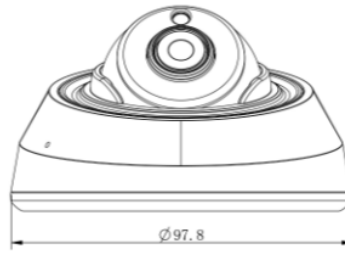

Structure Diagrams:

Units: mm

Accessories Support:

A01 Pole Mount

Weight: 720g
Dimensions: 170*51.5*152.6mm

Weight: 900g
Dimensions: 170*152.5*76.3mm

A71 Wall Mount

Weight: 530g
Dimensions: 162*124*78 mm

A82 Recessed Mount

Weight: 475g
Dimension: Φ168.7*91.3mm