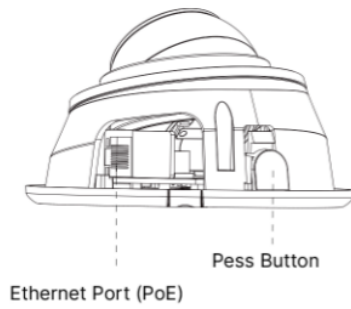

Structure Diagrams:

Units: mm

Accessories Support:

A01 Pole Mount

Weight: 720g
Dimensions: 170*51.5*152.6mm

Weight: 900g
Dimensions: 170*152.5*76.3mm

A71 Wall Mount

Weight: 530g
Dimensions: 162*124*78 mm

A82 Recessed Mount

Weight: 475g
Dimension: Φ168.7*91.3mm