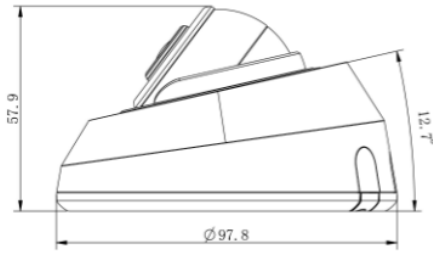

Structure Diagrams:

Units: mm

Accessories Support:

A01 Pole Mount

Weight: 720g
Dimensions: 170*51.5*152.6mm

Weight: 900g
Dimensions: 170*152.5*76.3mm

A71 Wall Mount

Weight: 530g
Dimensions: 162*124*78 mm

A82 Recessed Mount

Weight: 475g
Dimension: Φ168.7*91.3mm