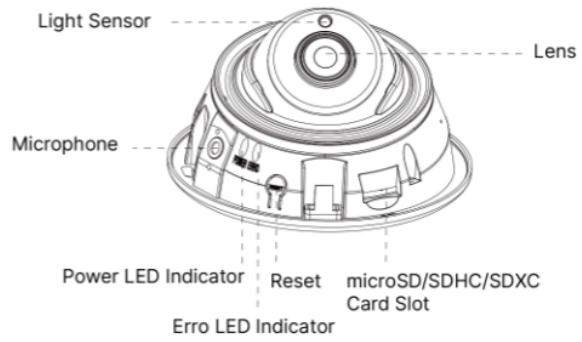

Structure Diagrams:

Units: mm

Accessories Support:

A01 Pole Mount

Weight: 720g
Dimensions: 170*51.5*152.6mm

Weight: 900g
Dimensions: 170*152.5*76.3mm

A71 Wall Mount

Weight: 530g
Dimensions: 162*124*78 mm

A82 Recessed Mount

Weight: 475g
Dimension: Φ168.7*91.3mm