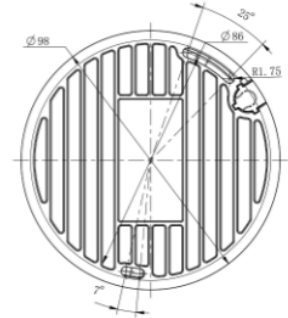

AC-IPC-1x11PR-IR(V1)

AI IR Mini Dome Network Camera

Features:

- . NDAA Compliance (The fully NDAA-compliant products are well suited for government, defense and a range of projects subject to the NDAA.)
- . 0.002Lux Starlight (Deliver high detailed color images even in low light environment reaching 0.002Lux.)
- . Advanced Functions (Boasting to support various advanced functions such as HLC.ROI.)
- . Built-in Microphone (Supporting audio function to hear what is happening in front of the camera.)
- . SIP (Session Initiation Protocol. Providing audio/alarm/intercom and video streaming for mobile phones and video phones.)
- . 3-Axis Mechanical Design (Featuring 3-axis mechanical design for fast and easy adjustment of the camera's viewing angle.)
- . 256G(Supporting ultra-large external microSD/SDHC/SDXC card storage up to 256G.)
- . Smart Stream (Bandwidth, storage and bit rate are saved with Smart Stream On, eg, H.265* saves 70%~80% bandwidth that of H.264.)

Structure Diagrams:

Units: mm

Accessories Support:

A01 Pole Mount

Weight: 720g
Dimensions: 170*51.5*152.6mm

A03 External Corner Bracket

Weight: 900g
Dimensions: 170*152.5*76.3mm

A71 Wall Mount

Weight: 530g
Dimensions: 162*124*78 mm

A82 Recessed Mount

Weight: 475g
Dimension: Φ168.7*91.3mm